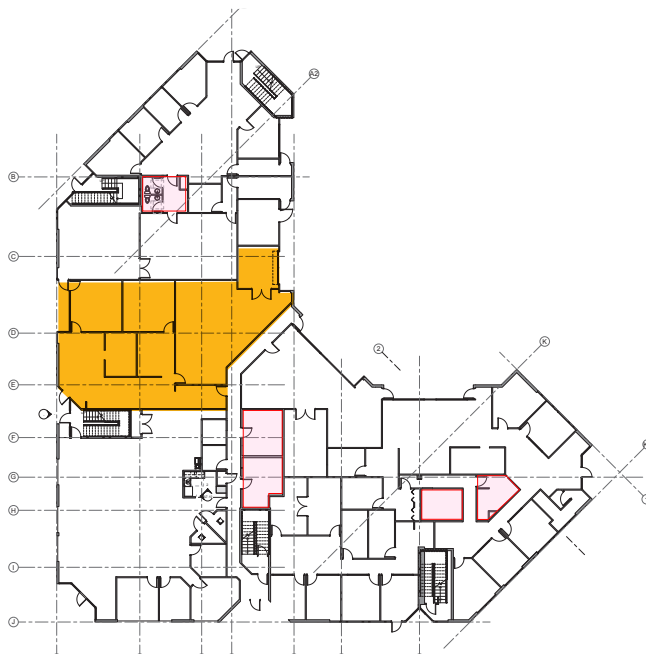

cresa

4730 Walnut Street, Building B

Boulder, CO 80301

Suite 104 | 2,704 SF FLEX SPACE

cresa

4730 Walnut Street, Building B

Boulder, CO 80301

Suite 104 | 2,704 SF FLEX SPACE